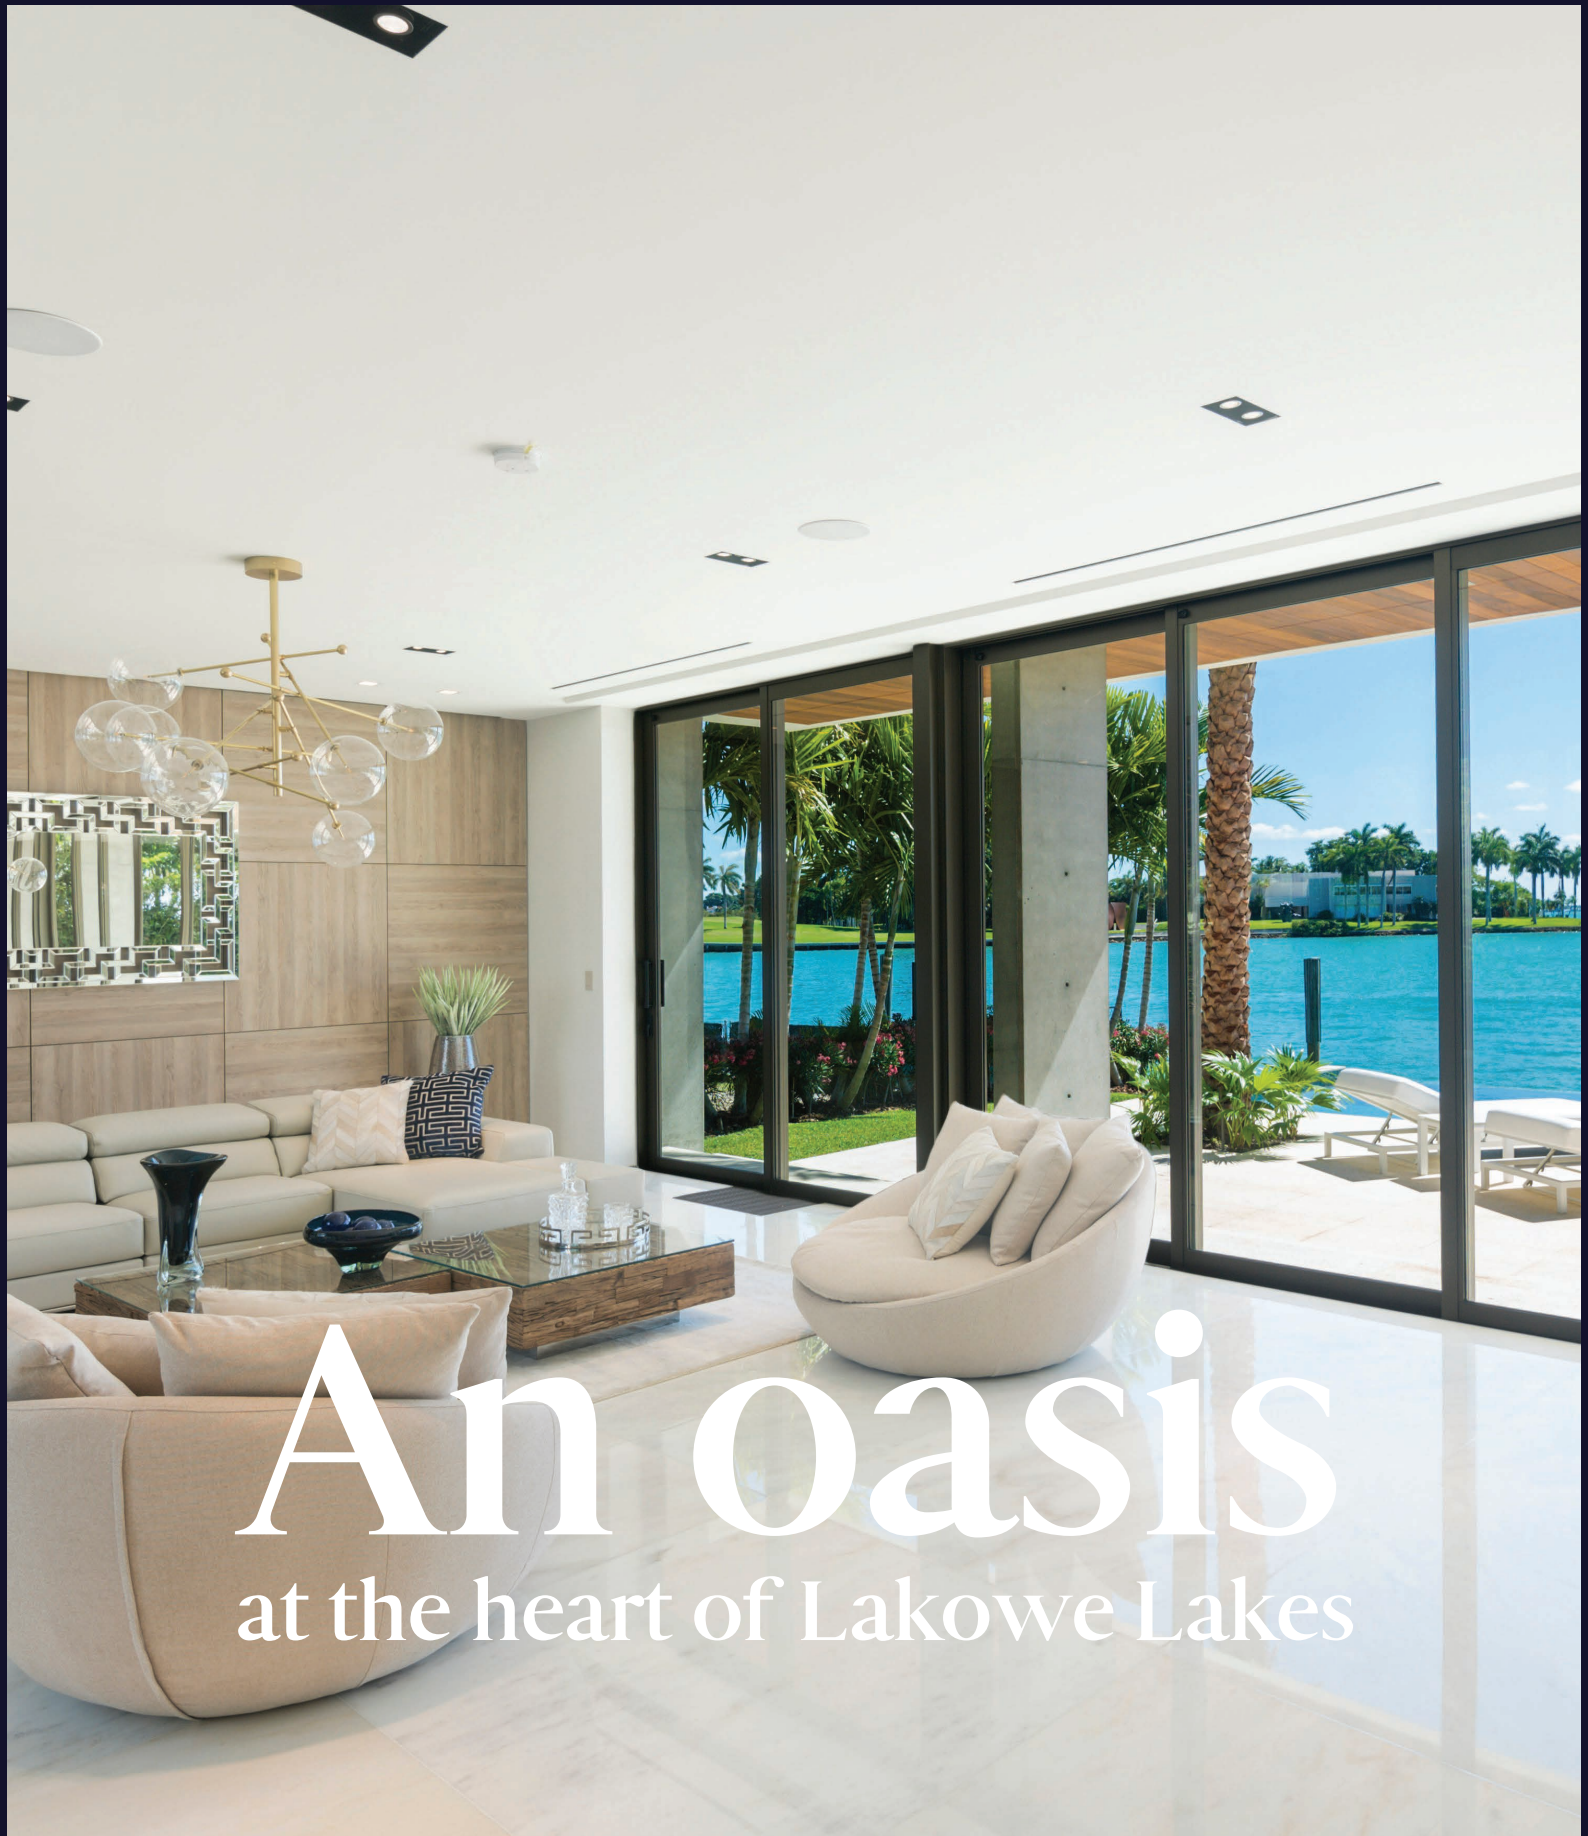

# Waterfront

An Oasis  
at the heart of Lakowe Lakes

At the heart of Lakowe Lakes Golf and Country Estate is a new contemporary living, a unique piece of sheer luxury enclosed by privileged golf and lake views. This presents a unique opportunity to a discerning few to build the home of their dreams around nature, luxury and comfort.